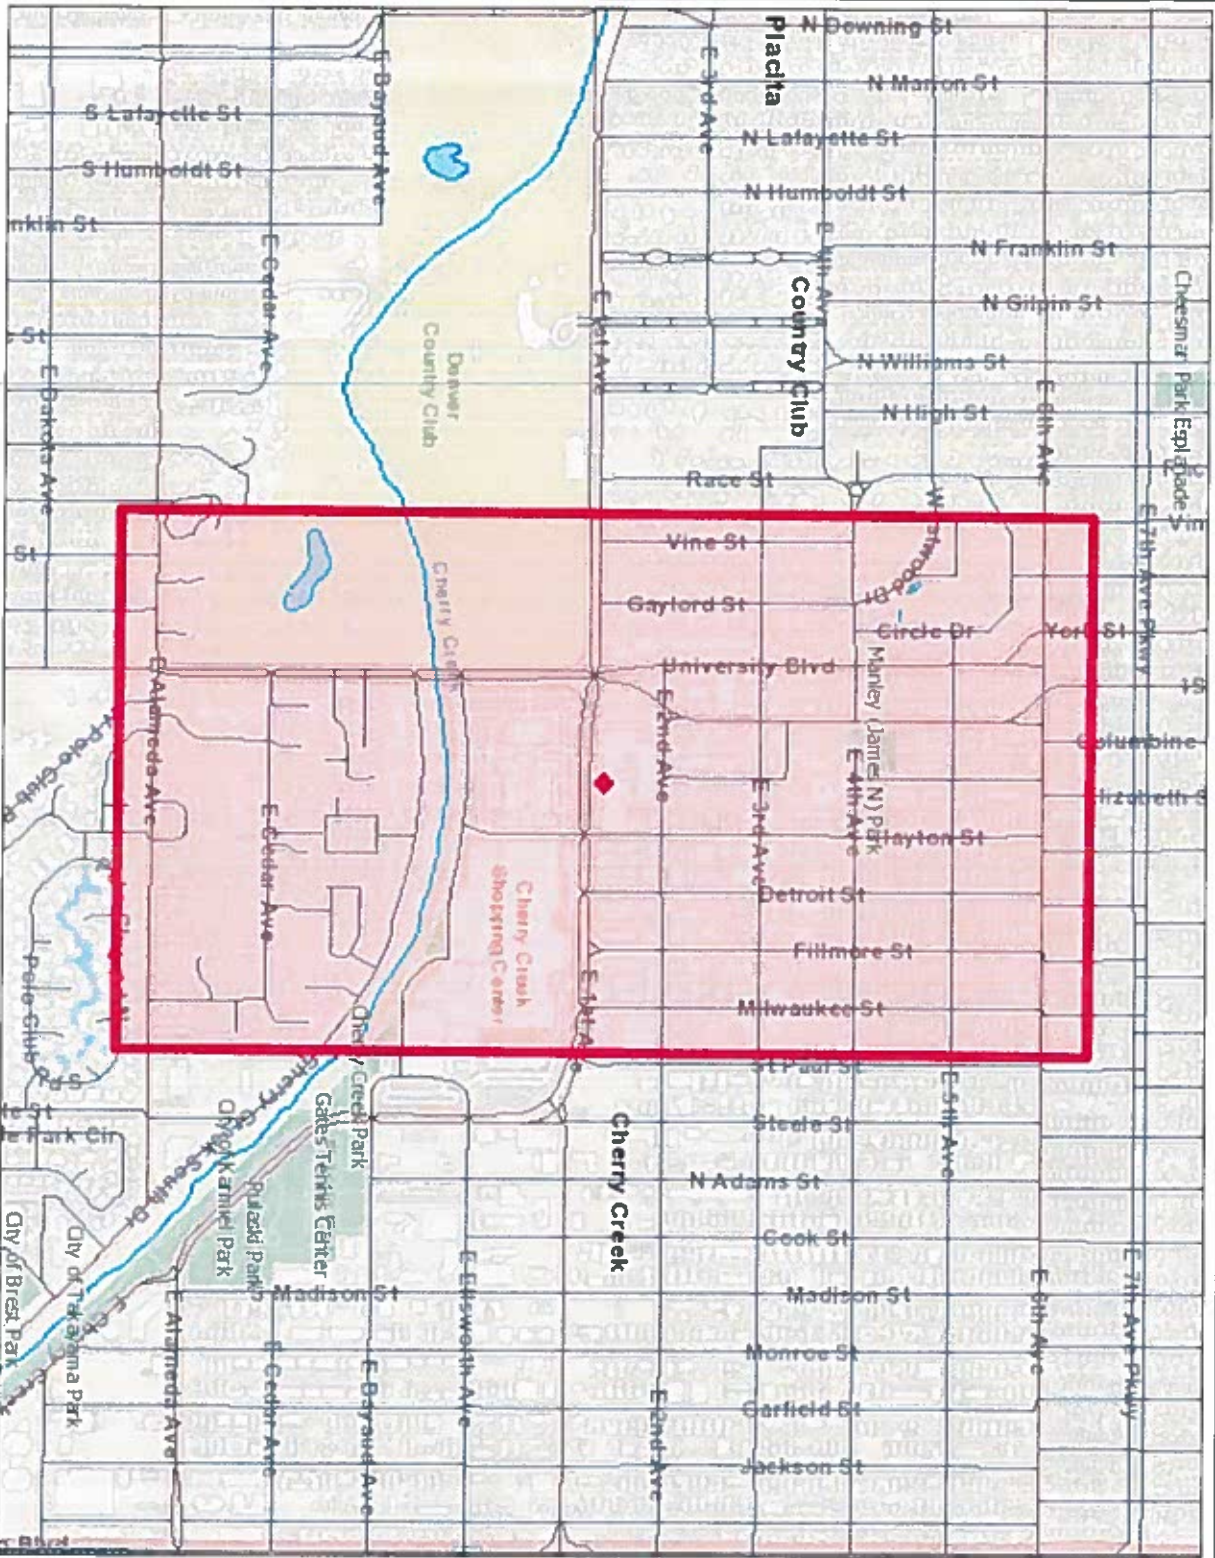

Whole Foods Market - 2375 E. 1st Avenue

Legend

- Streams
- Irrigation Ditches Reconstruct
- Irrigation Ditches Reconstruct (Gardens)
- Irrigation Ditches
- Streets
- Railroads
- Main
- Yard
- Spur
- Siding
- Interchange track
- Other
- Rail Transit Stations
- Existing
- Planned
- Park-N-Ride Locations
- Lakes
- County Boundary
- Parks
- All Other Parks Linear
- Mountain Parks

2192 0 1096 2192 Feet

WGS 1984 Web Mercator Auxiliary Sphere
© City and County of Denver

1:17,103

Map Generated 5/23/2018

The City and County of Denver shall not be liable for damages of any kind arising out of the use of this information. The information is provided "as is" without warranty of any kind, express or implied, including, but not limited to, the fitness for a particular use.
THIS IS NOT A LEGAL DOCUMENT.